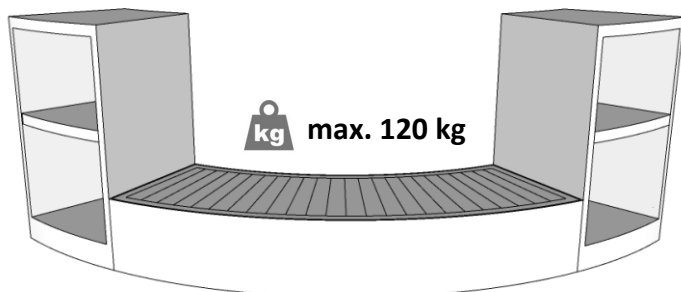

# ASSEMBLY INSTRUCTIONS

10 minutes

AX1

BX2

1

2

3

3x max. 50 kg